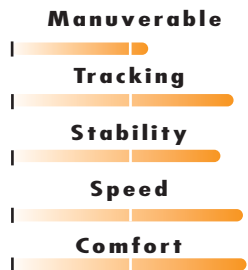

Touring-raid

Fitness

River

Ocean - Lake

1 seat